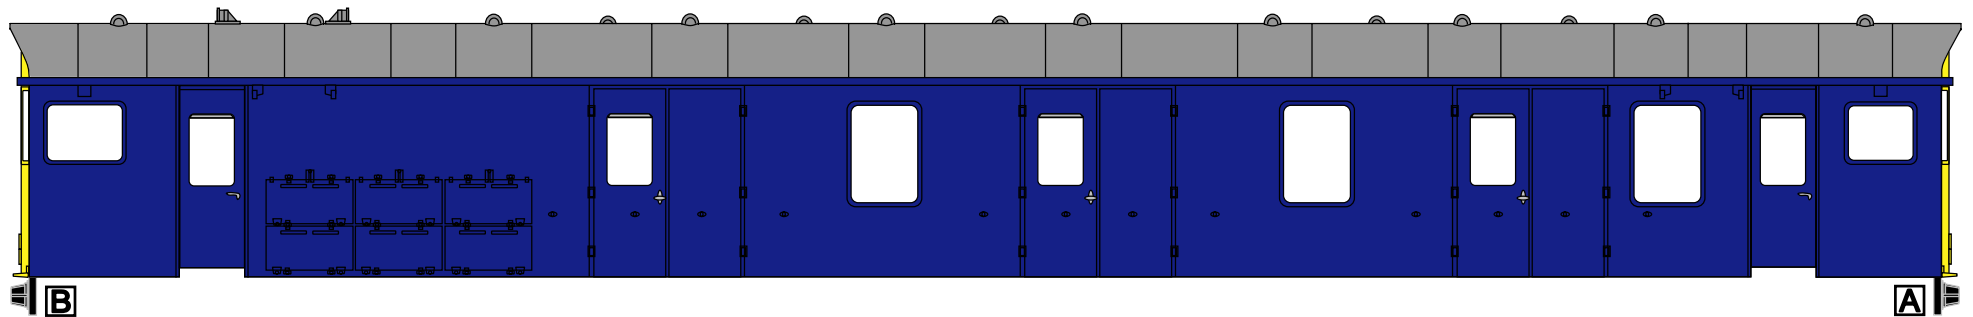

A

B

COLOUR:
WARNING YELLOW

COLOUR:
MATT BLACK

COLOUR:
SOOTY GREY

COLOUR:
RAIL BLUE

COLOUR:
SILVER

**MLV LIVERY GUIDE
BR BLUE**

The colours depicted in the diagrams are meant to serve only as a guide. Refer to the colour key (on left) for descriptions of the correct colours to use.

© REPLICARAILWAYS