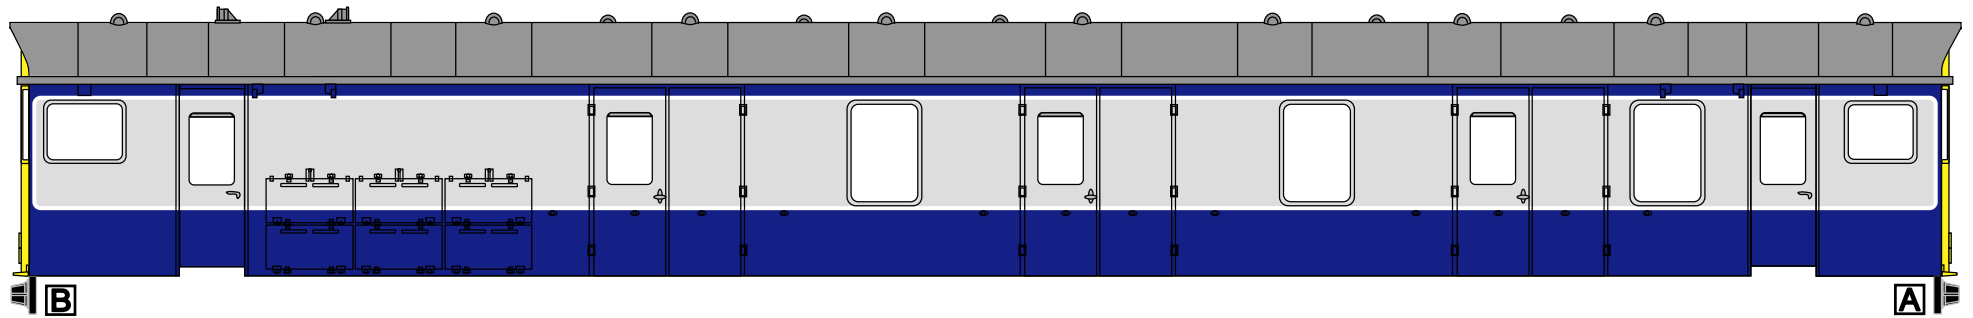

A

B

COLOUR:
WARNING YELLOW

COLOUR:
RAIL GREY

COLOUR:
SOOTY GREY

COLOUR:
RAIL BLUE

COLOUR:
RAIL WHITE

COLOUR:
SILVER

**MLV LIVERY GUIDE
BR BLUE & GREY**

The colours depicted in the diagrams are meant to serve only as a guide. Refer to the colour key (on left) for descriptions of the correct colours to use.

© REPLICA RAILWAYS