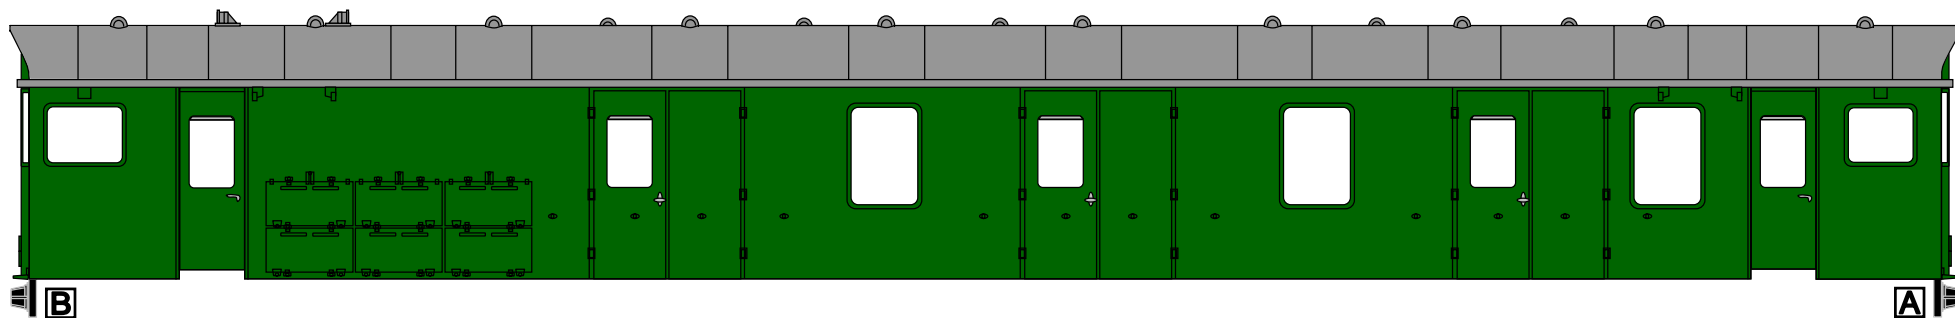

A

B

COLOUR:
BR ROOF GREY

COLOUR:
MATT BLACK

COLOUR:
BR SR GREEN

COLOUR:
SILVER

**MLV LIVERY GUIDE
BR SR GREEN**

The colours depicted in the diagrams are meant to serve only as a guide. Refer to the colour key (on left) for descriptions of the correct colours to use.