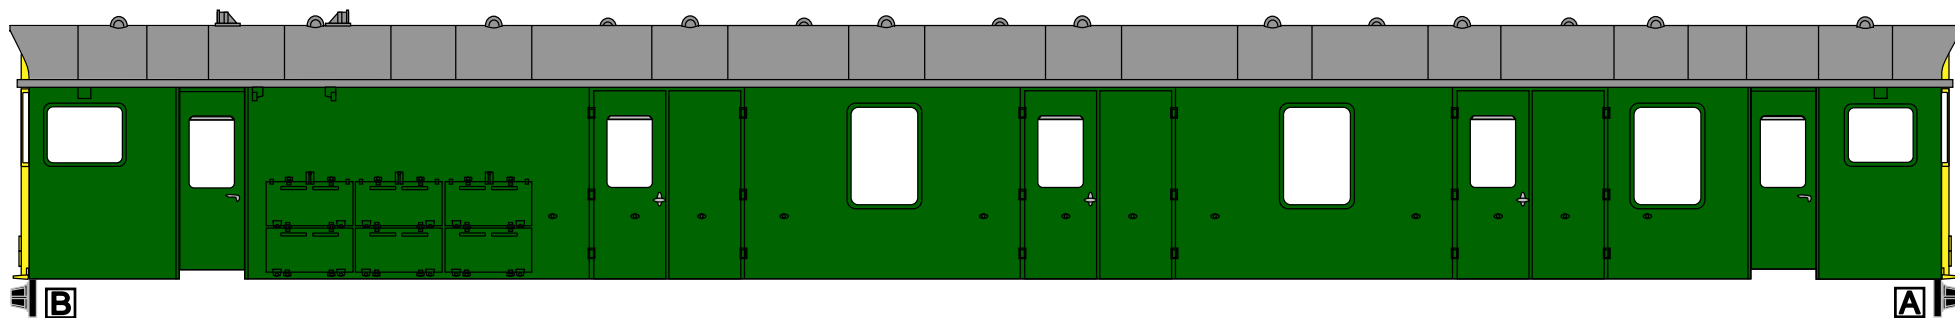

A

B

COLOUR:
'EARLY' WARNING YELLOW

COLOUR:
MATT BLACK

COLOUR:
BR ROOF GREY

COLOUR:
BR SR GREEN

COLOUR:
SILVER

**MLV LIVERY GUIDE
BR SR GREEN – FULL YELLOW END**

The colours depicted in the diagrams are meant to serve only as a guide. Refer to the colour key (on left) for descriptions of the correct colours to use.

© REPLICIA RAILWAYS