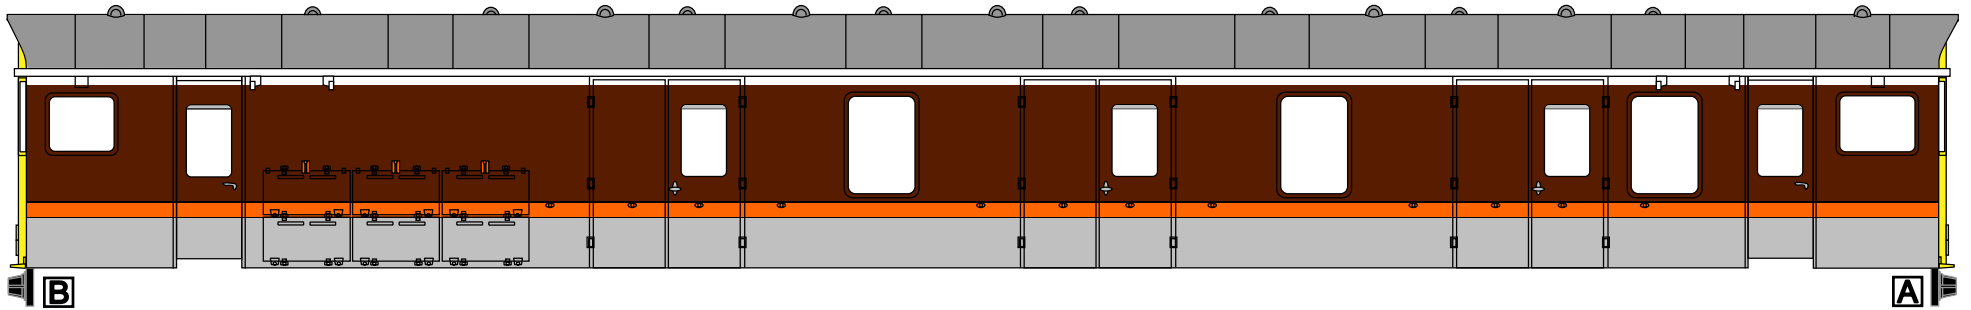

A

B

	COLOUR: WARNING YELLOW		COLOUR: EXECUTIVE LIGHT GREY		COLOUR: SOOTY GREY
	COLOUR: SOUTHEAST BUSINESS BROWN		COLOUR: SOUTHEAST BUSINESS ORANGE		COLOUR: RAIL WHITE

MLV LIVERY GUIDE
SOUTHEAST BUSINESS - "JAFFA CAKE"

The colours depicted in the diagrams are meant to serve only as a guide. Refer to the colour key (on left) for descriptions of the correct colours to use.

© REPLICARAILWAYS