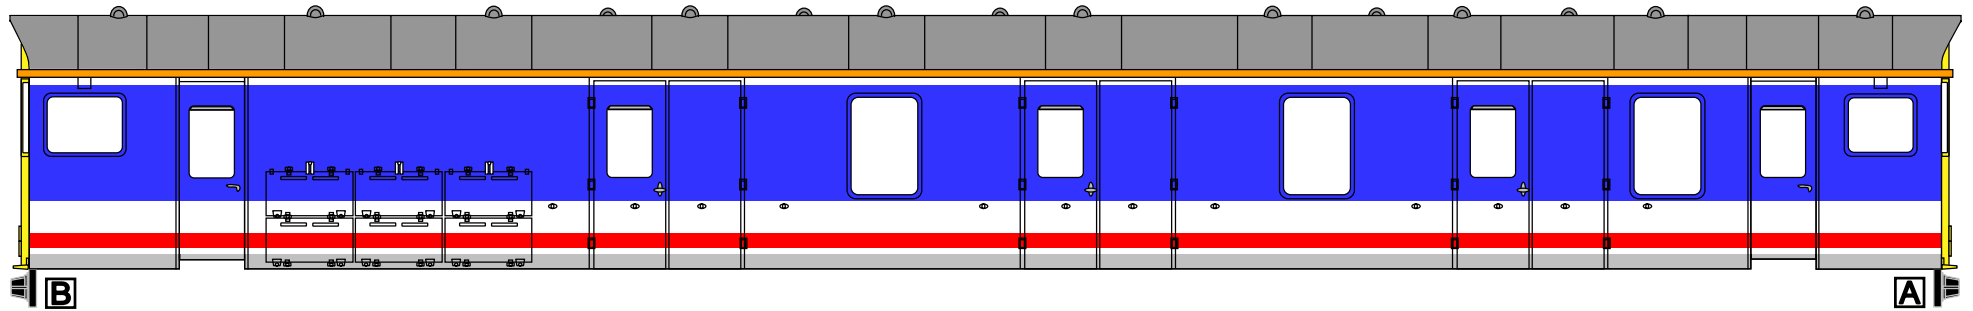

A

B

COLOUR:
NSE SILVER WHITE

COLOUR:
NSE GREY

COLOUR:
SOOTY GREY

COLOUR:
NSE DARKBLUE

COLOUR:
NSE RED

COLOUR:
WARNING ORANGE

**MLV LIVERY GUIDE
NETWORK SOUTHEAST**

The colours depicted in the diagrams are meant to serve only as a guide. Refer to the colour key (on left) for descriptions of the correct colours to use.

© REPLICA RAILWAYS