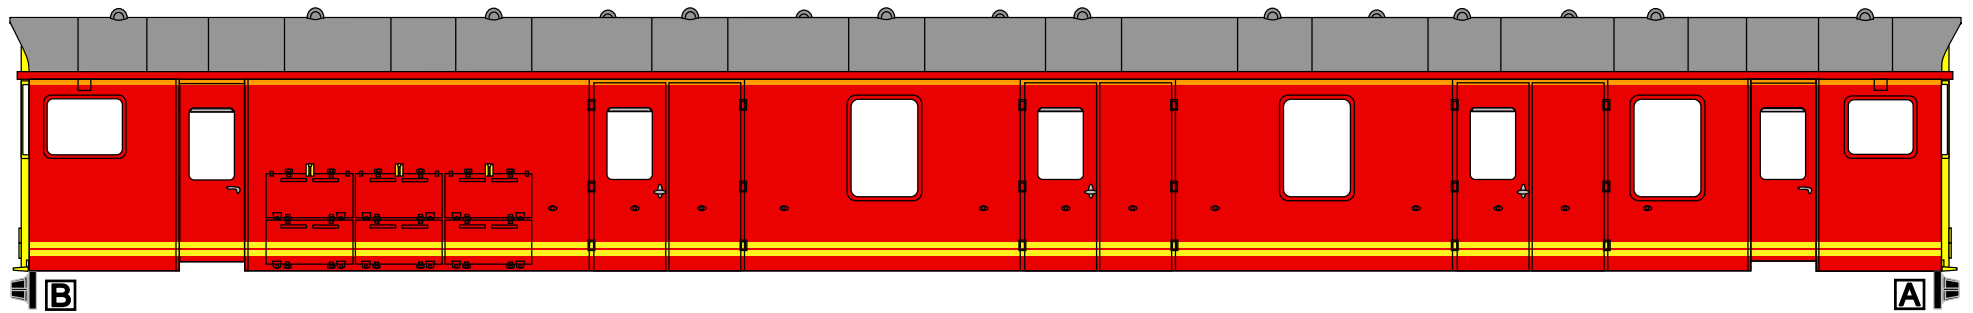

A

B

COLOUR:
WARNING YELLOW

COLOUR:
SOOTY GREY

COLOUR:
SILVER

COLOUR:
RAIL EXPRESS RED

COLOUR:
MATT BLACK

COLOUR:
WARNING ORANGE

**MLV LIVERY GUIDE
POST OFFICE RED**

The colours depicted in the diagrams are meant to serve only as a guide. Refer to the colour key (on left) for descriptions of the correct colours to use.

© REPLICARAILWAYS