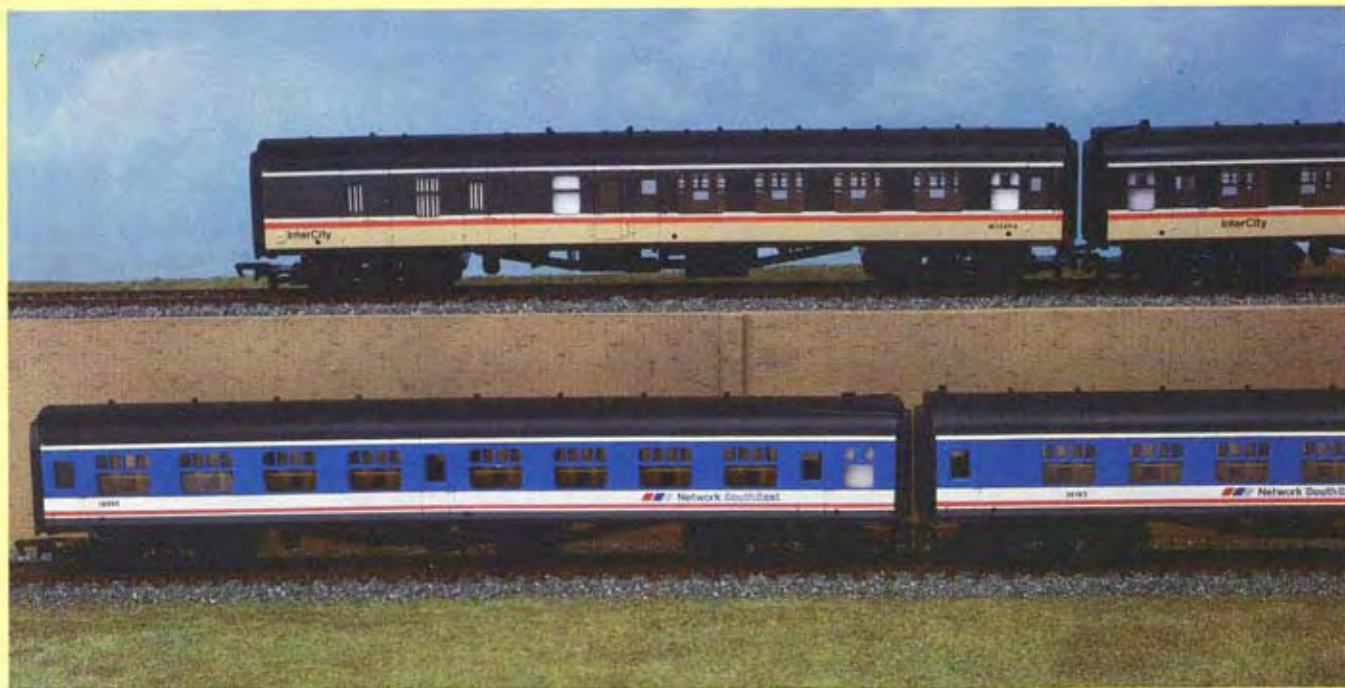

13501 – 20t 16' Brake
Van BR Railfreight

13504 – 20t 16' Brake
Van BR Railfreight (Air-Piped)

13503 – 20t 16' Brake
Van BR Bauxite (Air-Piped)

13502 – 20t 16' Brake
Van BR Departmental

12122 – Mk1 BSK (Corr Brake 2nd) BR Executive

12113 – Mk1 SK (Corr 2nd) BR Network SouthEast