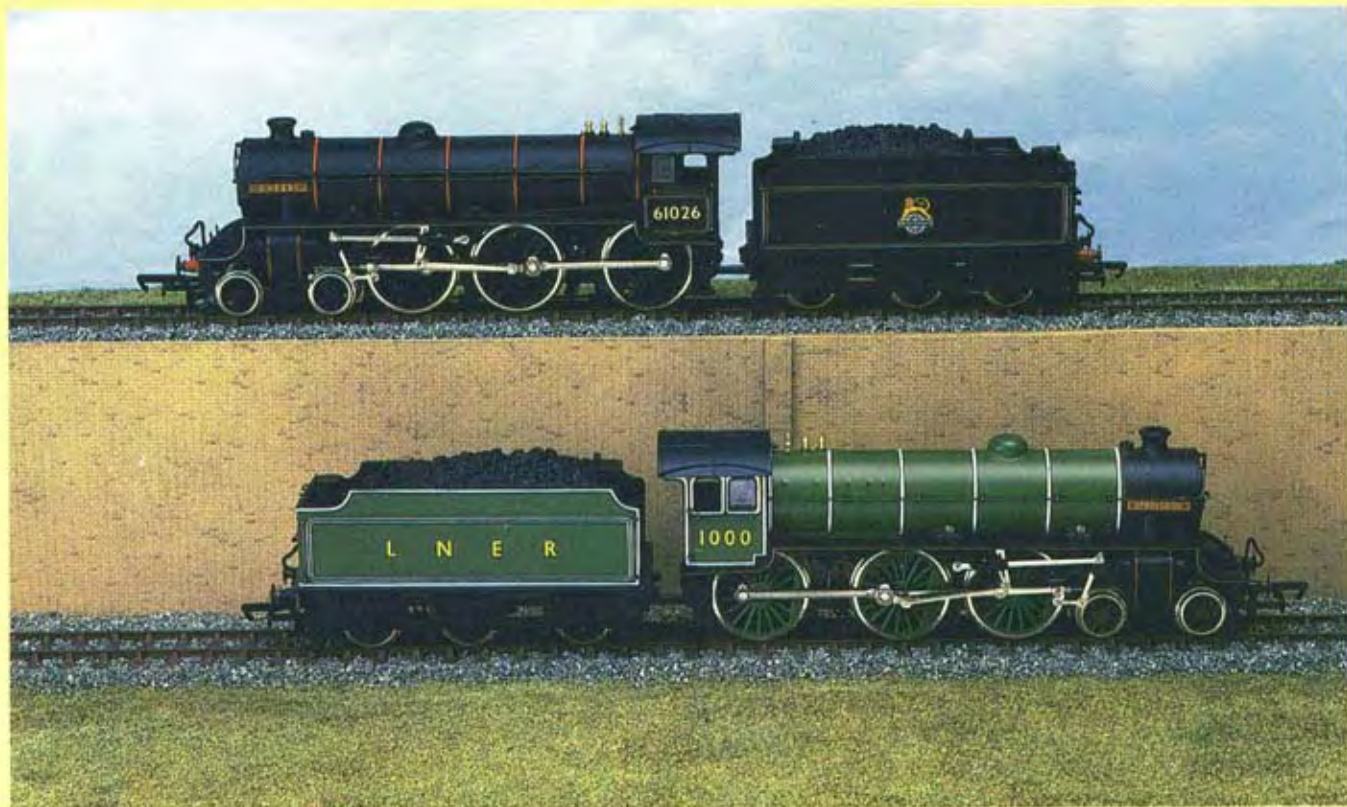

12121 – Mk1 BSK (Corr Brake 2nd) BR SR Green

11011 – Class B1 BR Black

11012 – Class B1 LNER Green