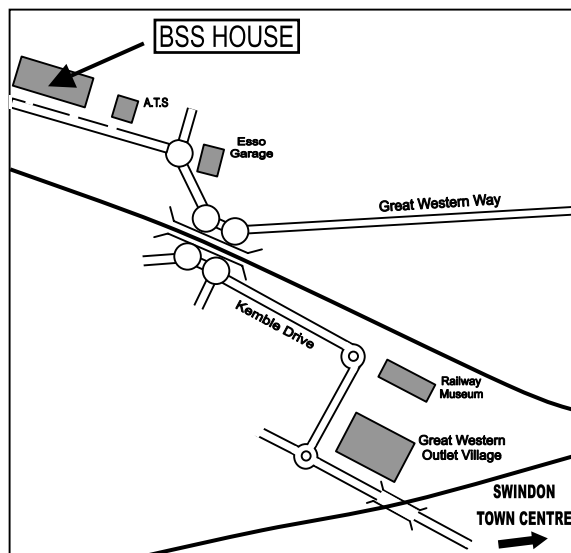

PLACING YOUR ORDER

PLEASE **TELEPHONE US** TO CHECK AVAILABILITY OF STOCK BEFORE SENDING ANY ORDERS BY POST OR E-MAIL.

OUR FACTORY IS OCCUPIED 7 DAYS A WEEK AND SO WE ARE AVAILABLE TO ACCEPT ORDERS OVER THE TELEPHONE.

POSTAL CHARGES: WILL BE CHARGED AT THE PREVAILING U.K POST OFFICE RATES – CALL US FOR DETAILS.

Why not come and see us..?

Our sister company, RAILWAYANIA, began trading in 1975 and has since become a prominent retailer on the model railway exhibition scene (in fact you may have acquired this very list from them at an exhibition).

RAILWAYANIA operates a shop on our premises that trades solely on the weekends and regardless of exhibition commitments they are open every weekend of the year!

Not only does RAILWAYANIA stock the full range of Replica Railways products, they also stock Bachmann, Heljan, Lima and Hornby models and spares.

So come and view our full range of products at the RAILWAYANIA shop...

SHOP OPENING TIMES

Saturday 10am to 4pm

Sunday 10am to 2pm

Contact telephone number

01793 642594

(strictly between hours stated above)

HOW TO FIND THE SHOP

From Swindon town centre follow signs for the Great Western Outlet Village. Continue past Outlet Village and head along Kemble Drive.

At the roundabout, head straight on and take a right at the following roundabout. Head under the bridge and go straight on at the roundabout.

At the next roundabout (by Esso garage) take a left and the entrance to BSS House car park is the second turning on the right (after ATS tyres). Parking at BSS House is FREE. The shop is located in Unit 46.

REPLICA RAILWAYS

PRICE LIST

LAST UPDATED 18.10.2010

READY-TO-RUN

SPARES & ACCESSORIES

TRANSFERS

UNIT 46, BSS HOUSE, CHENEY MANOR, SWINDON SN2 2PJ
TEL: 01793 642594

e-mail: enquiries@replicarailways.co.uk web: www.replicarailways.co.uk

The Return Of Our Rub-On Transfers!

We are now able to again provide the discerning modeller with a choice of accurate replacement locomotive numbers that won't feature the dreaded 'carrier film'!

We think that these NEW items surpass the quality of our original rub-on transfer sheets
THEY HAVE TO BE SEEN TO BE BELIEVED!

Listed below are the current sheets available:

DRY PRINT / 'RUB-ON' TRANSFERS 'OO' GAUGE

RTDP01	'D' & 'E' Locomotive Numbers	£3.95
RTDP02	'D' Locomotive Numbers	£3.95
RTDP03	TOPS Numbers Class 20/24/25	(WHITE) £3.95
RTDP04	TOPS Numbers Class 26 & 27	(WHITE) £3.95
RTDP05	TOPS Numbers Class 31 & 33	(WHITE) £3.95
RTDP06	TOPS Numbers Class 47	(WHITE) £3.95
RTDP07	ScotRail Coach Logos	(WHITE) £3.45
RTDP08	TOPS Coach Numbers	(WHITE) £3.45
RTDP09	TOPS Numbers Class 20/31/37	(BLACK) £3.95
RTDP10	TOPS Numbers Class 47/56	(BLACK) £3.95
RTDP11	TOPS Numbers Class 58/60	(BLACK) £3.95
RTDP12	TOPS Coach Numbers	(BLACK) £3.45
RTDP13	TOPS Cab Front Numbers	(BLACK) £3.45
RTDP14	TOPS Numbers Class 37 & Large Logo	CURRENTLY UNAVAILABLE
RTDP15	TOPS Numbers Class 47 Large Logo	CURRENTLY UNAVAILABLE
RTDP16	TOPS Numbers Class 50 Large Logo	(WHITE) £3.95
RTDP17	TOPS Numbers Class 56 Large Logo	(WHITE) £3.95

WHITE 'TOPS' LOCOMOTIVE NUMBERS PLUS 'D' & 'E' LOCOMOTIVE NUMBERS IN 'O' GAUGE/7MM AND 'N' GAUGE/2MM - PLEASE TELEPHONE US FOR DETAILS!